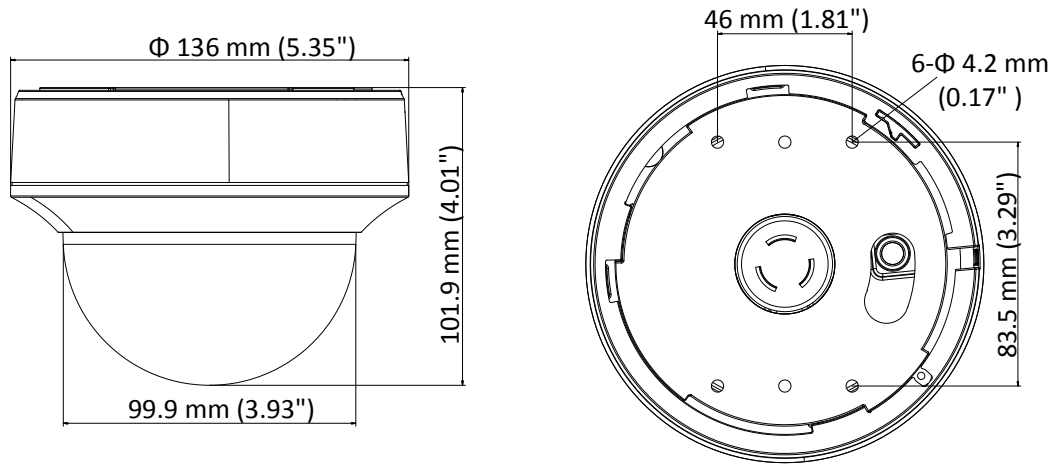

Order Models

DS-2CE56D8T-AITZF
DS-2CE56D8T-ITZF

Dimension