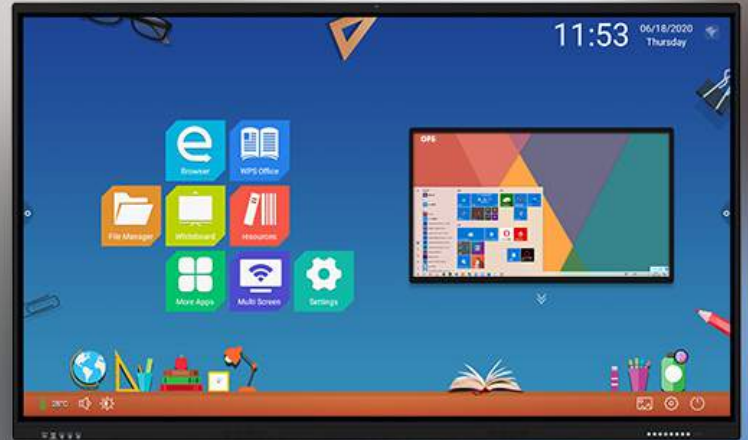

BC-MTM-98T5

98 INCH INTERACTIVE FLAT PANEL DISPLAY
ANDROID 8.0 4+32G

Product Description

BLACK COPPER Interactive Flat Panel Display have exclusive conference system, support wireless transmission of computer screen, mobile phone equal wireless projection screen, perfect compatibility with a variety of third-party remote conference software. It integrates an 800W pixel camera and an array microphone with a pickup distance of 10 meters, 10-point infrared touch, whiteboard writing, annotation at will, meeting minutes swept away, 4K anti-glare hd picture quality, half-screen drop-down, smart pen adsorption and other humanized design.

Material: Aluminum Alloy Frame

Touch points: 20 Points

Resolution: 3840*2160(4K)

Back light unit: DLED

Response Time: 8ms

✓ MULTIPLE CHOICE QUESTIONS.

Please choose the style you need or like.

Meeting style

Education style

Original Handwriting And Smart Touch

As natural as writing on paper, Experience not only silky smoothness but also intelligence

-  Single Touch
-  Gestures to erase
-  Two zoom
-  Two zoom More mobile
-  The handwriting is thick and thin
-  Customize the whiteboard background

	Type-c	1
	RS232	1
	USB2.0	1
	USB3.0	1
Front ports	HDMI IN	1
	USB 3.0	3
	Touch USB	1

4.Display parameters

Panel size	98inch (16: 9)
Backlight type	D-LED
Display area	2159 (H) ×1214 (V)
Resolution	3840 (H) ×2160 (V) (UHD)
Color degree	8bit, 1.07B
Brightness	center point: 300-350 cd/m ²
Contrast ratio	≥1200: 1 (Typ.)
Viewing angle	178° (H) /178°(V)
Backlight life	> 35000 hours