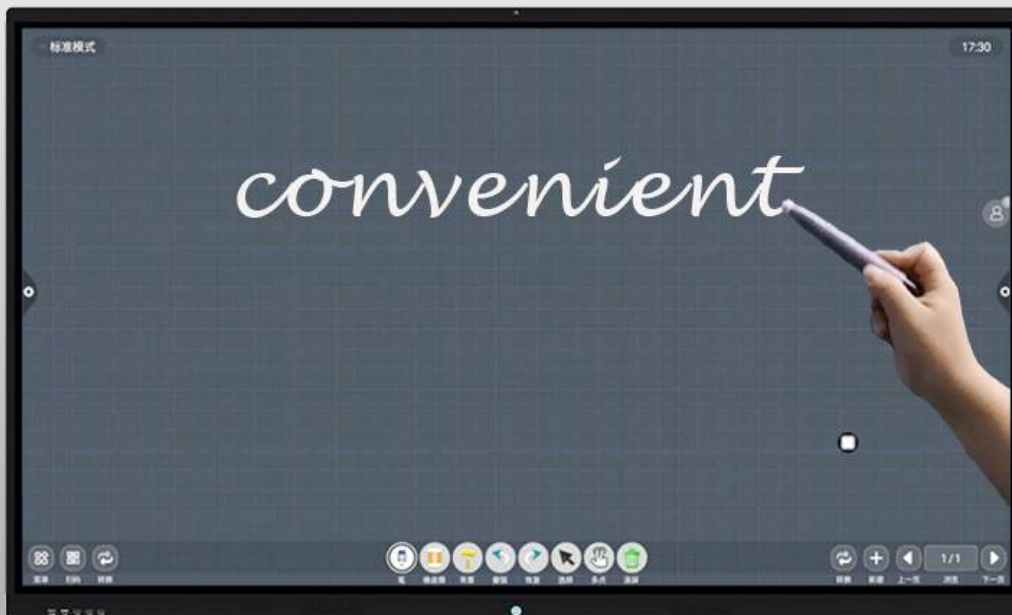

BC-MTM-98T5

98 INCH INTERACTIVE FLAT PANEL DISPLAY
ANDROID 8.0 4+32G

Product Description

BLACK COPPER Interactive Flat Panel Display have exclusive conference system, support wireless transmission of computer screen, mobile phone equal wireless projection screen, perfect compatibility with a variety of third-party remote conference software. It integrates an 800W pixel camera and an array microphone with a pickup distance of 10 meters, 10-point infrared touch, whiteboard writing, annotation at will, meeting minutes swept away, 4K anti-glare hd picture quality, half-screen drop-down, smart pen adsorption and other humanized design.

Material: Aluminum Alloy Frame

Touch points: 20 Points

Resolution: 3840*2160(4K)

Back light unit: DLED

Response Time: 8ms

✓ MULTIPLE CHOICE QUESTIONS.

Please choose the style you need or like.

Meeting style

Education style

Original Handwriting And Smart Touch

As natural as writing on paper, Experience not only silky smoothness but also intelligence

-  Single Touch
-  Gestures to erase
-  Two zoom
-  Two zoom More mobile
-  The handwriting is thick and thin
-  Customize the whiteboard background