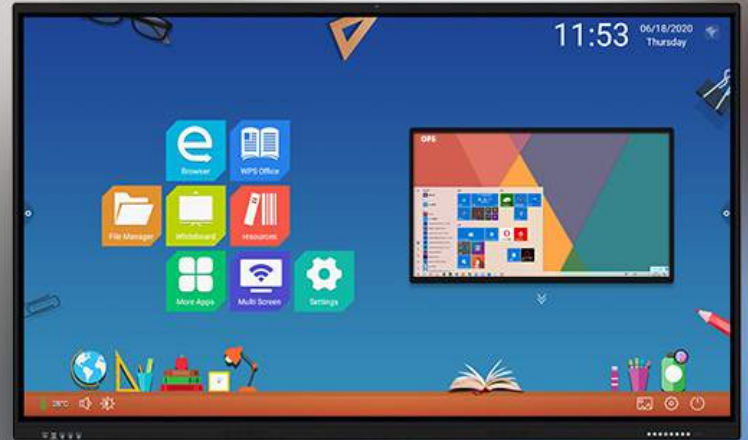

☐ Education style

Original Handwriting And Smart Touch

As natural as writing on paper, Experience not only silky smoothness but also intelligence